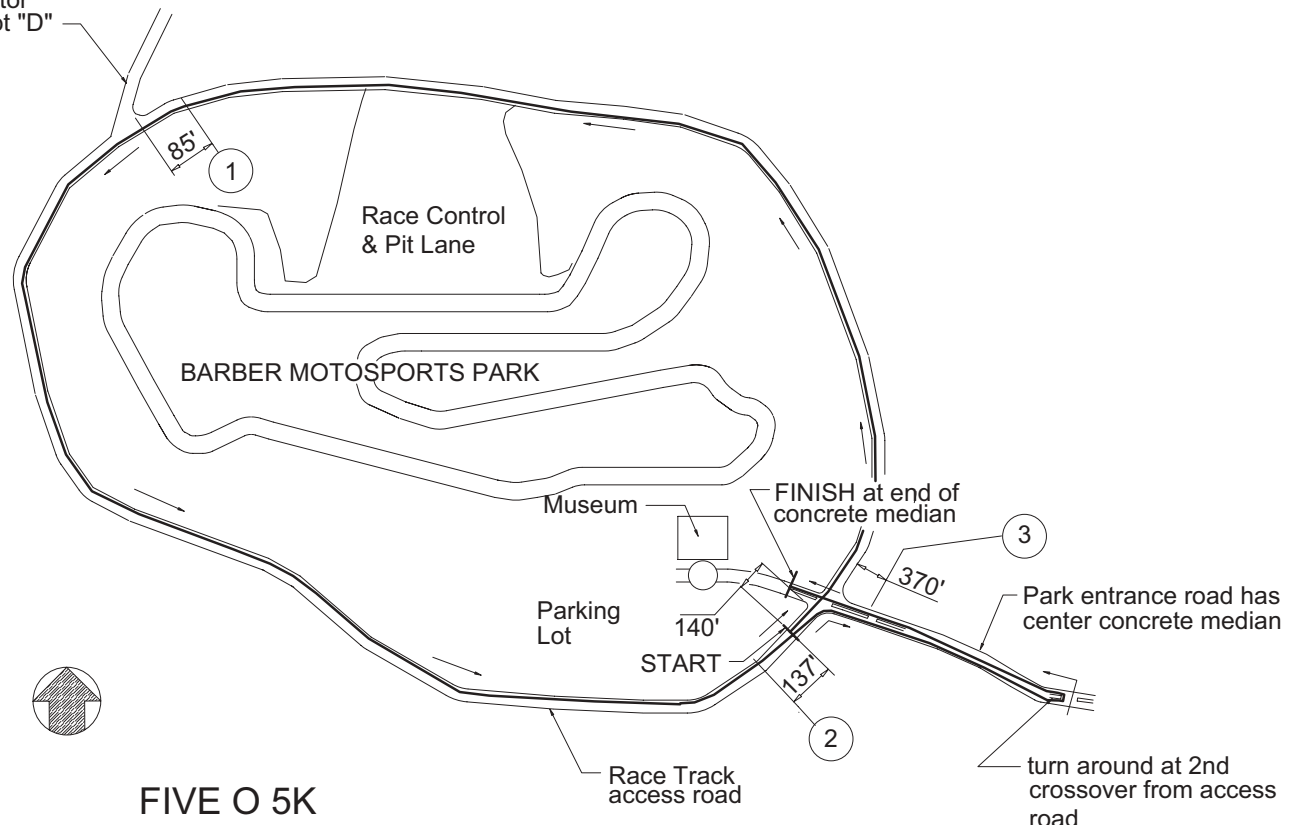

to Spectator parking lot "D"

## FIVE O 5K

LEEDS, ALABAMA  
(MAP NOT TO SCALE)

MEASURED BY: RICK MELANSON  
1235 PARLIAMENT LN.  
BIRMINGHAM, AL 35216 (205-979-1731)

ON 02-26-05 USING CAL COURSE #AL03029JD

RACE DIRECTOR: JOEY PITTS  
LEEDS POLICE DEPT.  
1040 PARK DR.  
LEEDS, AL 35094 (205-699-2581)

### COURSE DESCRIPTION:

Run begins on Race Track access road 140' from the Park entrance road and runs counter-clockwise around the Race Track and back to the Park entrance road, turns right and runs to the 2nd crossover at the center concrete median and makes a u-turn back to the Park access road and crosses the access road to the parking lot and Museum area and finishes at the end of the concrete median in the parking lot access road